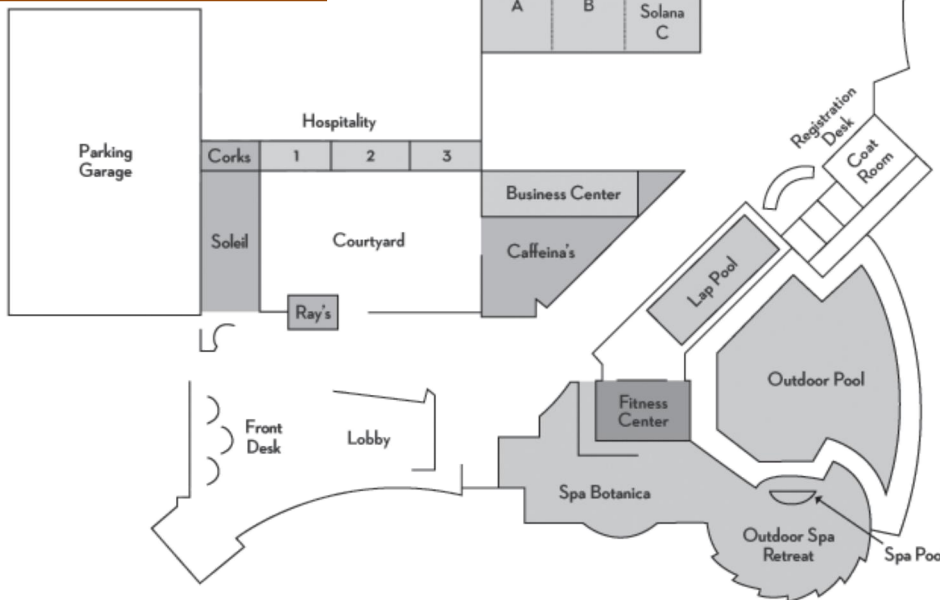

ALL EXHIBITORS MUST ENTER AT THE

Exhibitor Unloading and Entrance at Circular Drive

PLEASE NOTE:

The 2017 Great Arizona Teach-In Exhibit Booths are in the Media Center this year.

Exhibitor Lounge

Great Arizona Teach-In
Media Center

Interview Room
Fingerprinting

Résumé Review
Computer Station
Certification/HQ
Interview Room

Aurora D
Aurora C
Aurora B
Aurora A

Asteria Boardroom

Cira C
Cira B
Cira A

Solana I Solana H Solana G
Solana F
Solana E
Solana A Solana B Solana D
Solana C

FREE PARKING IN THE HOTEL GARAGE ON SATURDAY!

95th Ave.

Front of Hotel – 9495 W. Coyotes Blvd.